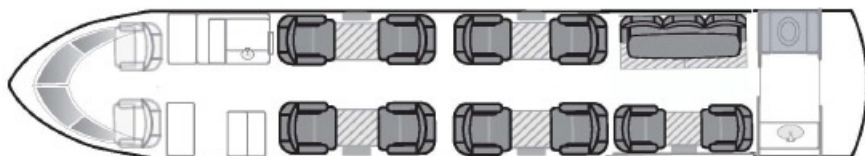

EMBRAER LEGACY 135 G-OGSK AVAILABLE FOR CHARTER

CONFIGURATION

Beds.....

CABIN

Passengers.....	13
Beds (persons).....	6 (6)
Cabin attendant.....	Yes
Satellite phone.....	Yes
CD/DVD.....	Yes
Wifi.....	No
Length.....	43 ft (13.11 m)
Width.....	6.9 ft (2.10 m)
Height.....	6 ft (1.83 m)
Baggage capacity.....	240 cu. ft (6.80 m³)
	770 lbs (350 kg)

PERFORMANCE

Cruise speed.....	420 kts
	777 km/h
Max speed (341m/s 15°C).....	0.78 mach
Max cruise altitude.....	41,000 ft
	12,500 m
Max range.....	2,730 nm
	5,500 km
Max hours without fuel stop*.....	6.5 h