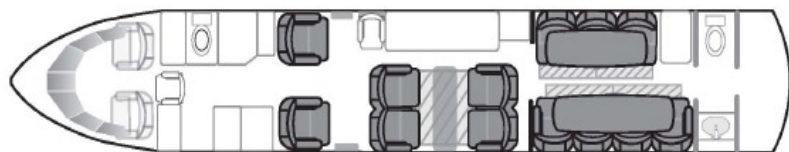

DASSAULT FALCON 900B HB-IGL AVAILABLE FOR CHARTER

CONFIGURATION

Beds.....

CABIN

Passengers.....	13
Beds (persons).....	3 (4)
Cabin attendant.....	Yes
Satellite phone.....	Yes
CD/DVD.....	Yes
Wifi.....	No
Length.....	39 ft (11.89 m)
Width.....	7.7 ft (2.35 m)
Height.....	6.2 ft (1.89 m)
Baggage capacity.....	127 cu. ft (3.6 m³)
	2866 lbs (1300 kg)

PERFORMANCE

Cruise speed.....	450 kts
	833 km/h
Max speed (341m/s 15°C).....	0.80 mach
Max cruise altitude.....	49,000 ft
	14,935 m
Max range.....	3,800 nm
	7,042 km
Max hours without fuel stop*.....	8 h