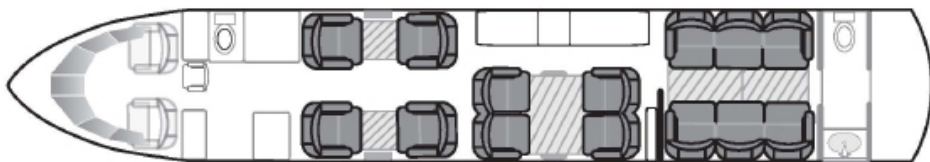

DASSAULT FALCON 900EX HB-IUX AVAILABLE FOR CHARTER

CONFIGURATION

Beds.....

CABIN

Passengers.....	14
Beds (persons).....	3 (4)
Cabin attendant.....	Yes
Satellite phone.....	Yes
CD/DVD.....	Yes
Wifi.....	No
Length.....	33.2 ft (10.11 m)
Width.....	7.7 ft (2.35 m)
Height.....	6.2 ft (1.89 m)
Baggage capacity.....	127 cu. ft (3.60 m³)
	2866 lbs (1300 kg)

PERFORMANCE

Cruise speed.....	460 kts
	852 km/h
Max speed (341m/s 15°C).....	0.81 mach
Max cruise altitude.....	51,000 ft
	15,545 m
Max range.....	4,400 nm
	8,154 km
Max hours without fuel stop*.....	9.5 h