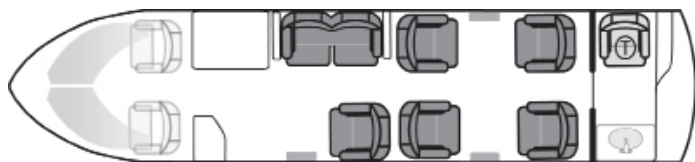

BOMBARDIER LEARJET 60 G-LGAR AVAILABLE FOR CHARTER

CONFIGURATION

CABIN

👤 Passengers.....	7
🛏 Beds (persons).....	-
👤 Cabin attendant.....	No
📶 Satellite phone.....	Yes
📀 CD/DVD.....	Yes
📶 Wifi.....	No
➔➡ Length.....	17.6 ft (5.36 m)
➔➡ Width.....	5.9 ft (1.80 m)
➔➡ Height.....	5.7 ft (1.74 m)
🧳 Baggage capacity.....	24 cu. ft (0.70 m³)
📦.....	350 lbs (158 kg)

PERFORMANCE

✈️ Cruise speed.....	456 kts
.....	845 km/h
✈️ Max speed (341m/s 15°C).....	0.81 mach
✈️ Max cruise altitude.....	51,000 ft
.....	15,545 m
✈️ Max range.....	2,200 nm
.....	4,077 km
🕒 Max hours without fuel stop*.....	4.5 h