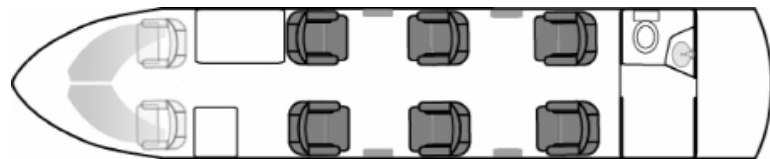

BOMBARDIER LEARJET 40XR G-MEET AVAILABLE FOR CHARTER

CONFIGURATION

CABIN

👤 Passengers.....	6
🛏 Beds (persons).....	-
👤 Cabin attendant.....	No
📶 Satellite phone.....	Yes
📀 CD/DVD.....	Yes
📶 Wifi.....	No
➔➡ Length.....	17.7 ft (5.39 m)
➔➡ Width.....	5.1 ft (1.55 m)
➔➡ Height.....	4.9 ft (1.49 m)
🧳 Baggage capacity.....	65 cu. ft (1.84 m³)
📦.....	500 lbs (227 kg)

PERFORMANCE

✈ Cruise speed.....	457 kts
	846 km/h
✈ Max speed (341m/s 15°C).....	0.81 mach
✈ Max cruise altitude.....	51,000 ft
	15,545 m
✈ Max range.....	1,800 nm
	3,335 km
🕒 Max hours without fuel stop*.....	3.5 h