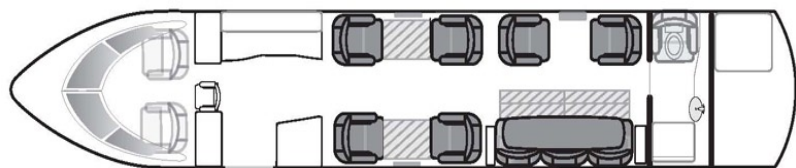

GULSTREAM 200 HB-JGL AVAILABLE FOR CHARTER

CONFIGURATION

Beds.....

CABIN

Passengers.....	9
Beds (persons).....	3 (4)
Cabin attendant.....	Yes
Satellite phone.....	Yes
CD/DVD.....	Yes
Wifi.....	No
Length.....	24.5 ft (7.47 m)
Width.....	7.2 ft (2.19 m)
Height.....	6.3 ft (1.92 m)
Baggage capacity.....	125 cu. ft (3.54 m³)
	1950 lbs (885 kg)

PERFORMANCE

Cruise speed.....	460 kts
	852 km/h
Max speed (341m/s 15°C).....	0.85 mach
Max cruise altitude.....	45,000 ft
	13,716 m
Max range.....	2,800 nm
	5,190 km
Max hours without fuel stop*.....	6.5 h