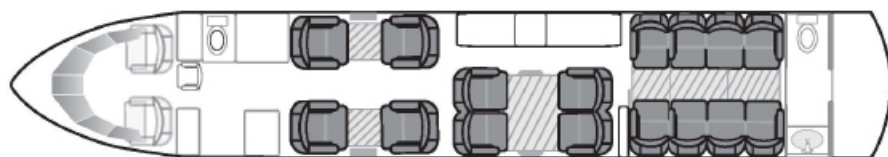

GULFSTREAM 550 EC-KUM AVAILABLE FOR CHARTER

CONFIGURATION

Beds.....

CABIN

Passengers.....	16
Beds (persons).....	4 (6)
Cabin attendant.....	Yes
Satellite phone.....	Yes
CD/DVD.....	Yes
Wifi.....	Yes
Length.....	50.1 ft (15.27 m)
Width.....	7.4 ft (2.26 m)
Height.....	6.2 ft (1.89 m)
Baggage capacity.....	226 cu. ft (6.40 m³)
	3500 lbs (1588 kg)

PERFORMANCE

Cruise speed.....	460 kts
	851 km/h
Max speed (341m/s 15°C).....	0.88 mach
Max cruise altitude.....	51,000 ft
	15,545 m
Max range.....	6,000 nm
	11,119 km
Max hours without fuel stop*.....	12 h