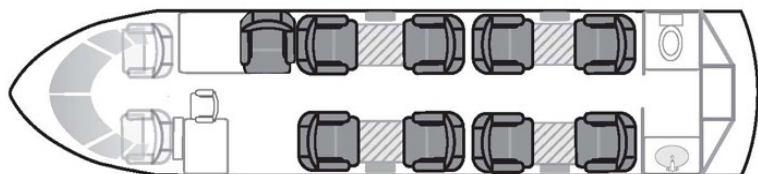

CESSNA CITATION SOVEREIGN EC-JYG AVAILABLE FOR CHARTER

CONFIGURATION

Beds.....

CABIN

Passengers.....	9
Beds (persons).....	4 (4)
Cabin attendant.....	Yes
Satellite phone.....	No
CD/DVD.....	Yes
Wifi.....	No
Length.....	22.2 ft (6.76 m)
Width.....	5.7 ft (1.70 m)
Height.....	5.8 ft (1.73 m)
Baggage capacity.....	100 cu. ft (2.83 m³)
	1000 lbs (454 kg)

PERFORMANCE

Cruise speed.....	450 kts
	835 km/h
Max speed (341m/s 15°C).....	0.80 mach
Max cruise altitude.....	47,000 ft
	14,326 m
Max range.....	2,850 nm
	5,282 km
Max hours without fuel stop*.....	6.15 h