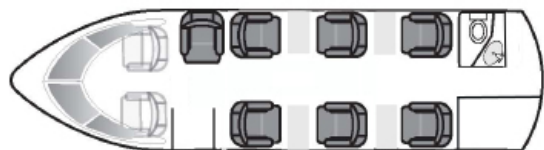

GULSTREAM 100 EC-LDS AVAILABLE FOR CHARTER

CONFIGURATION

CABIN

👤 Passengers.....	7 (+1)
🛏 Beds (persons).....	-
👤 Cabin attendant.....	No
📶 Satellite phone.....	Yes
📀 CD/DVD.....	Yes
📶 Wifi.....	No
➔➡ Length.....	5.64 ft (1.72 m)
➔➡ Width.....	4.9 ft (1.49 m)
➔➡ Height.....	1.70 ft (0.52 m)
🧳 Baggage capacity.....	64 cu. ft (1.81 m³)
📦.....	370 lbs (167.83 kg)

PERFORMANCE

✈ Cruise speed.....	460 kts
.....	852 km/h
✈ Max speed (341m/s 15°C).....	0.82 mach
✈ Max cruise altitude.....	45,000 ft
.....	13,716 m
✈ Max range.....	2,200 nm
.....	4,077 km
🕒 Max hours without fuel stop*.....	5.5 h