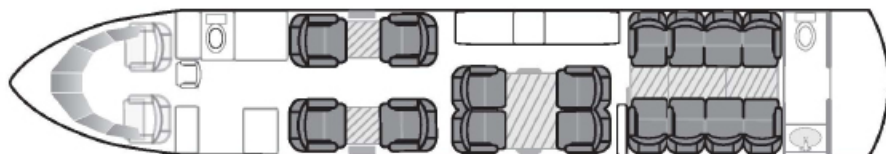

GULFSTREAM 550 G-LGKD AVAILABLE FOR CHARTER

CONFIGURATION

Beds..... 

CABIN

 Passengers.....	15
 Beds (persons).....	4 (6)
 Cabin attendant.....	Yes
 Satellite phone.....	Yes
 CD/DVD.....	Yes
 Wifi.....	Yes
 Length.....	50.1 ft (15.27 m)
 Width.....	7.4 ft (2.26 m)
 Height.....	6.2 ft (1.89 m)
 Baggage capacity.....	226 cu. ft (6.40 m³)
	3500 lbs (1588 kg)

PERFORMANCE

 Cruise speed.....	460 kts
.....	851 km/h
 Max speed (341m/s 15°C).....	0.88 mach
 Max cruise altitude.....	51,000 ft
.....	15,545 m
 Max range.....	6,000 nm
.....	11,119 km
 Max hours without fuel stop*.....	12 h