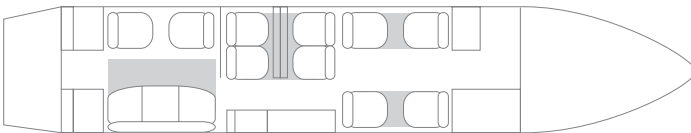

Embraer Legacy 135 G-SYLJ
offered for charter

Embraer Legacy 135 G-SYLJ

offered for charter

Cabin		
Passengers	13	
Beds (persons)	4 (6)	
Cabin attendant	Yes	
Satellite phone	Yes	
CD/DVD	Yes	
Wifi	Yes	
Length	43 ft	13.11 m
Width	6.9 ft	2.10 m
Height	6 ft	1.83 m
Baggage capacity (cu. ft)	240 cu. ft	6.80 m ³
	770 lbs	349 kg

Performance		
Cruise speed	420	kts
	777.84	km/h
Max speed (341 m/s 15°C)	0.78	mach
Max cruise altitude	41,000	ft
	12,497	m
Max range	3,200	nm
	5,930.2	km
Max hours without fuel stop*	7	h

**including 30 min reserves and 8 pax*