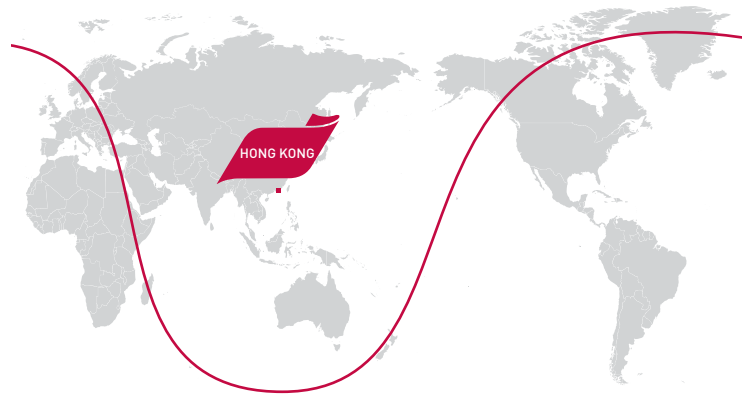

NIGHT CONFIGURATION

Actual performance may be affected by final aircraft configuration (outfitting options, operating items) and by ATC routing and weather conditions

CABIN

	Passengers	13
	Beds (persons)	4(6)
	Cabin attendant	Yes
	Satellite phone	Yes
	CD/DVD	Yes
	Wifi	No
	Length	48.4 ft (14.8 m)
	Width	8.17 ft (2.49 m)
	Height	6.29 ft (1.92 m)
	Baggage capacity	195 cu.ft (5.5 m³)
	.....	1000 lbs (454 kg)

PERFORMANCE

	Cruise speed	513 kts
	.....	950 km/h
	Max speed (262m/s 15°C)	595 kts
	Max cruise altitude	51,000 ft
	.....	15,545 m
	Max range	5,998 nm
	.....	11,110 km
	Max hours without fuel stop*	13 h
	*Including 30 min fuel reserve and 2 pax	
	Non-smoking