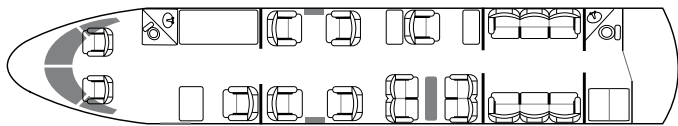

DAY CONFIGURATION

NIGHT CONFIGURATION

Actual performance may be affected by final aircraft configuration (outfitting options, operating items) and by ATC routing and weather conditions

CABIN

	Passengers	13
	Beds (persons)	4(6)
	Cabin attendant	Yes
	Satellite phone	Yes
	CD/DVD	Yes
	Wifi	No
	Length	48.4 ft (14.8 m)
	Width	8.17 ft (2.49 m)
	Height	6.29 ft (1.92 m)
	Baggage capacity	195 cu.ft (5.5 m ³)
	1000 lbs (454 kg)

PERFORMANCE

	Cruise speed	513 kts
	950 km/h
	Max speed (262m/s 15°C)	595 kts
	Max cruise altitude	51,000 ft
	15,545 m
	Max range	5,998 nm
	11,110 km
	Max hours without fuel stop*	13 h
	*Including 30 min fuel reserve and 2 pax	
	Non-smoking	