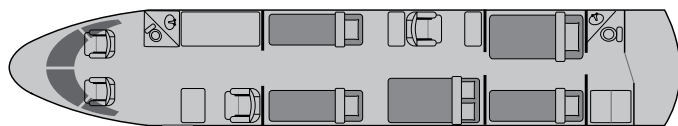

DAY CONFIGURATION

NIGHT CONFIGURATION

Actual performance may be affected by final aircraft configuration (outfitting options, operating items) and by ATC routing and weather conditions

CABIN

	Passengers	13
	Beds (persons)	4(6)
	Cabin attendant	Yes
	Satellite phone	Yes
	CD/DVD	Yes
	Wifi	No
	Length	48.4 ft (14.8 m)
	Width	8.17 ft (2.49 m)
	Height	6.29 ft (1.92 m)
	Baggage capacity	195 cu.ft (5.5 m ³)
	1000 lbs (454 kg)

PERFORMANCE

	Cruise speed	513 kts
	950 km/h
	Max speed (262m/s 15°C)	595 kts
	Max cruise altitude	51,000 ft
	15,545 m
	Max range	5,998 nm
	11,110 km
	Max hours without fuel stop*	13 h
	*Including 30 min fuel reserve and 2 pax	
	Non-smoking	